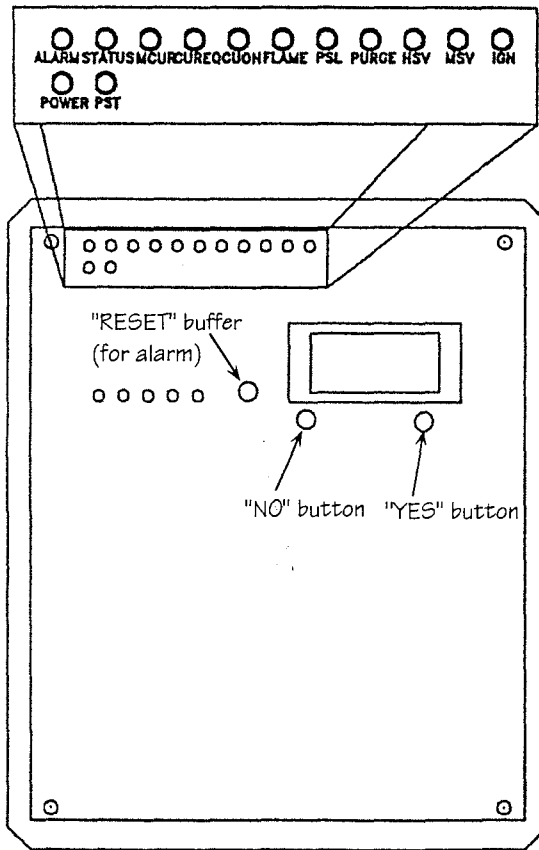

## Figure 2B-3 Control Panel

### Key to LEDs:

- ALARM => Alarm Condition
- CUON => Collection Unit Active
- CUREQ => Dispenser Active
- FLAME => Processing Vapors
- HSV => High Volume Processing
- IGN => Initiate Processing
- MCUR => Collection Unit Sensor
- MSV => Main Processor Valve Open
- POWER => Panel Power
- PSL => Processor Pressure
- PST => Tank Ullage Pressure
- PURGE => Clearing Lines
- STATUS => Not Used